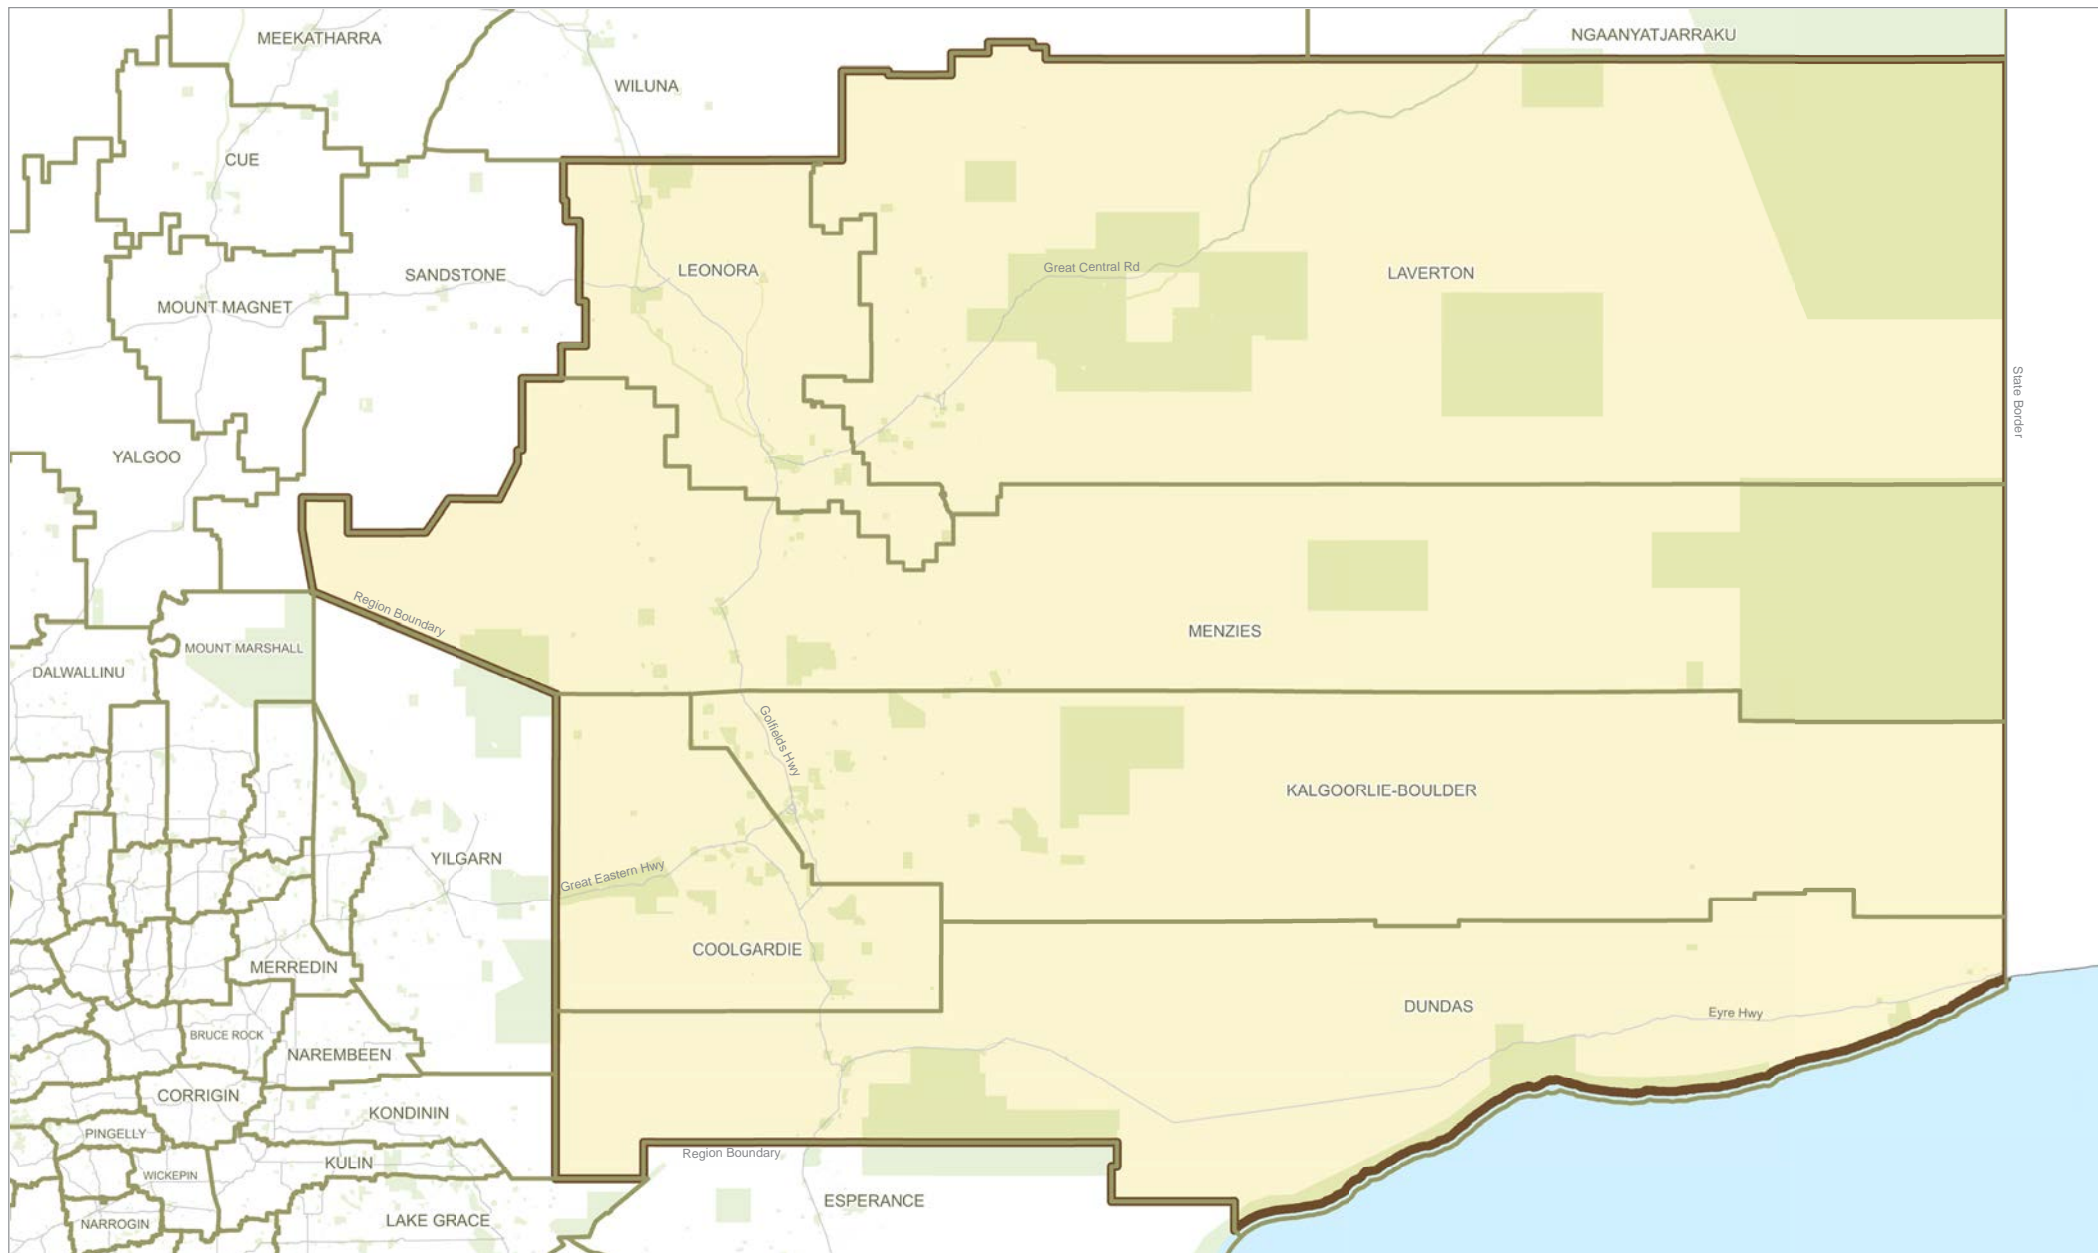

Mining and Pastoral Region

Kalgoorlie

No change

Kimberley

Gains: the locality of the Gibson Desert North

North West Central

Gains: the balance of (Kalbarri) SA1 Maincode 2016 51104129209 (south of the Murchison River centreline), plus SA1's 51104129211, 51104129215, 51104129212 and 51104129206

Pilbara

Cedes: the Locality of the Gibson Desert North

Proposed Electoral Boundaries
**MINING AND PASTORAL
REGION**
WESTERN AUSTRALIA

- Electoral district, Mining and Pastoral region
- Local government
- Reserve
- Agricultural region
- South West region
- North Metropolitan region
- East Metropolitan region
- South Metropolitan region

- The locality of Gibson Desert North

Western Australian
Electoral Distribution Commission

ELECTORAL
BOUNDARIES

The District of North West Central includes adjacent offshore islands and Barrow, Double, Montebello, Pasco and Lowendal islands

The District of Pilbara includes adjacent offshore islands excluding Barrow, Double, Montebello, Pasco and Lowendal islands

- Legend**
-  Electoral district
 -  LOCAL GOVERNMENT
 -  Reserve
 -  Road

Proposed Electoral Boundaries