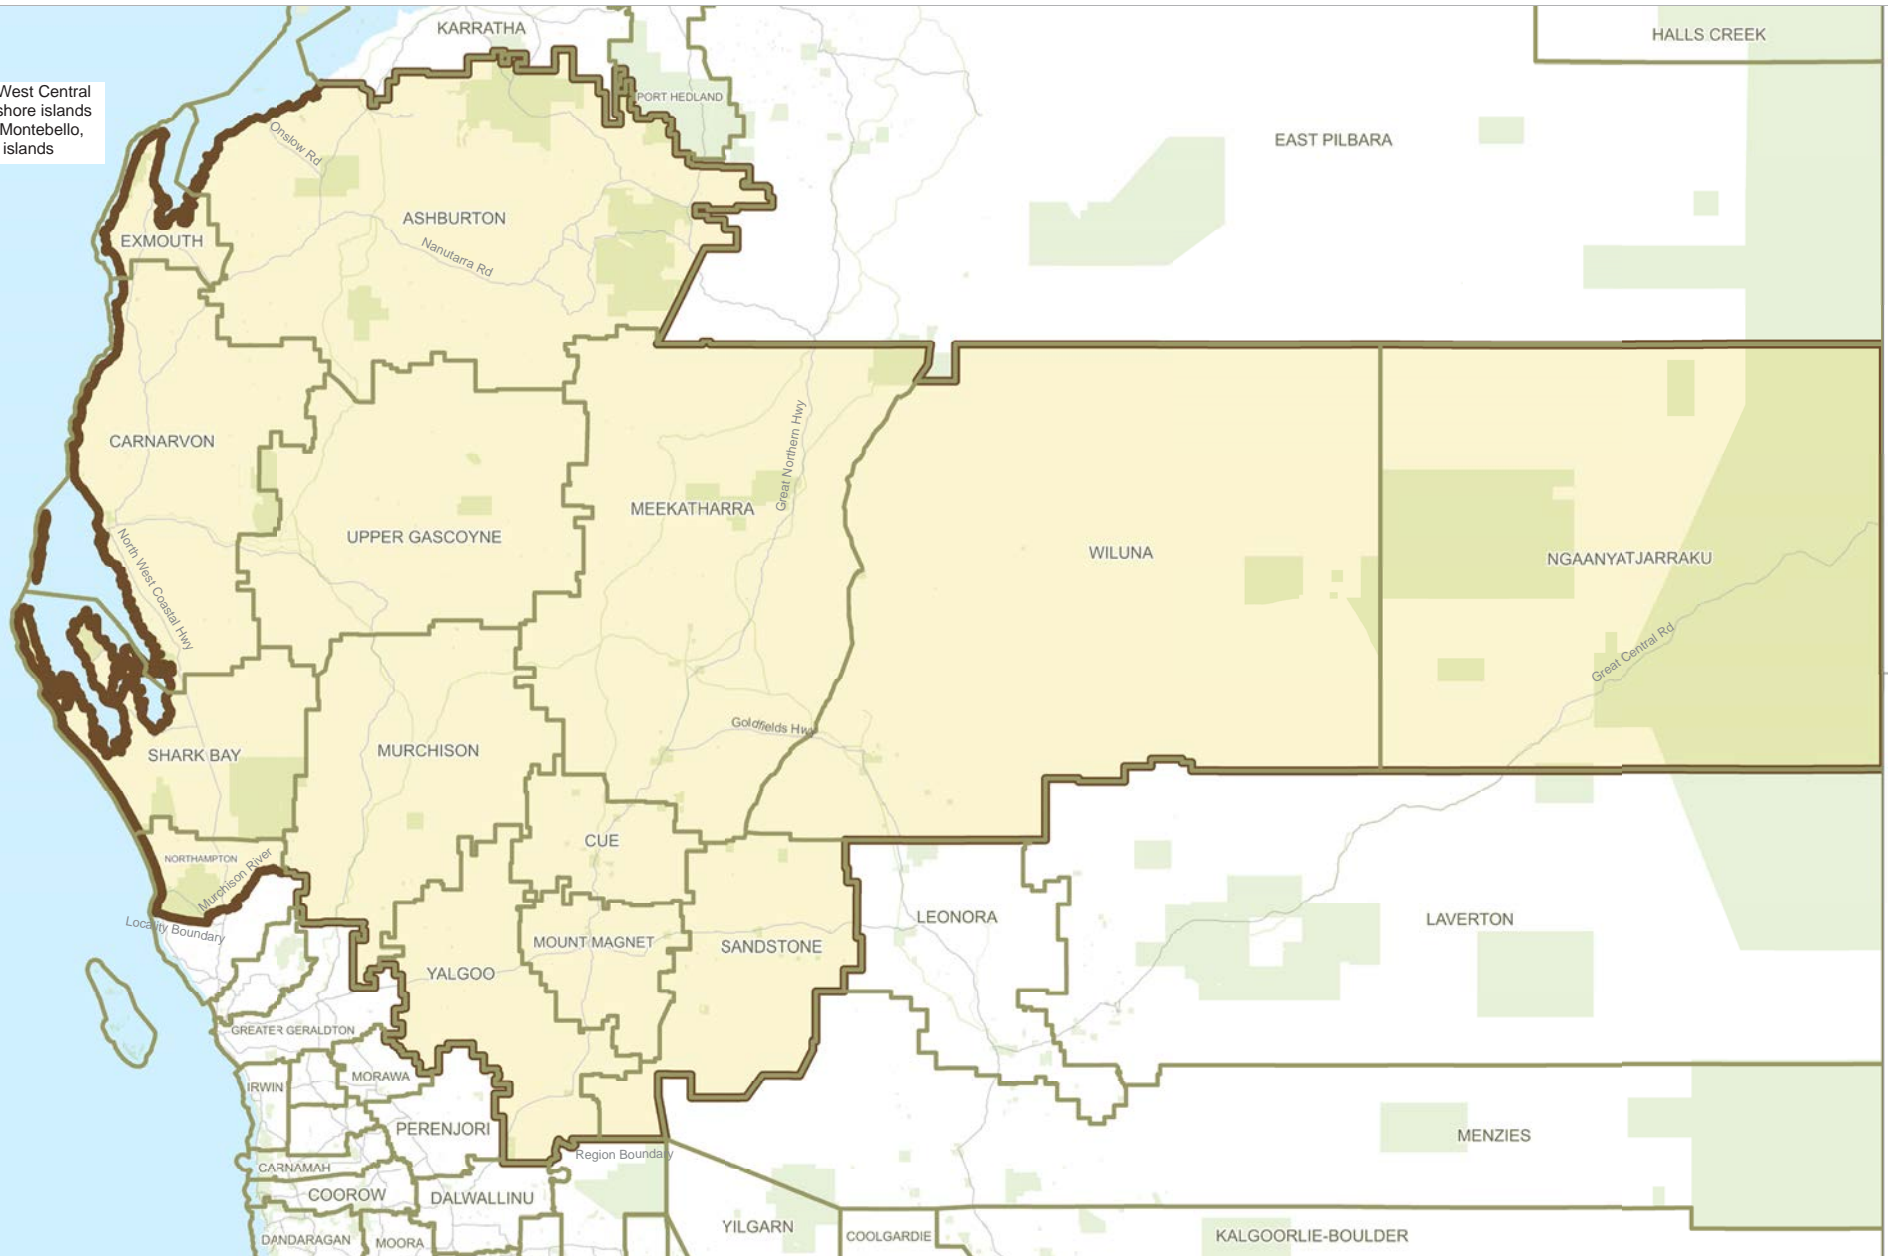

Pilbara

Cedes: the Locality of the Gibson Desert North

Proposed Electoral Boundaries
**MINING AND PASTORAL
REGION**
WESTERN AUSTRALIA

- Electoral district, Mining and Pastoral region
- Local government
- Reserve
- Agricultural region
- South West region
- North Metropolitan region
- East Metropolitan region
- South Metropolitan region

- Electoral district
- LOCAL GOVERNMENT
- Reserve
- Road

Proposed Electoral Boundaries

District of KIMBERLEY

MINING AND PASTORAL REGION

Proposed variation

Cedes:

- Nil

Gains:

- The locality of Gibson Desert North

Western Australian
Electoral Distribution Commission

ELECTORAL
BOUNDARIES

The District of North West Central includes adjacent offshore islands and Barrow, Double, Montebello, Pasco and Lowendal islands

The District of Pilbara includes adjacent offshore islands excluding Barrow, Double, Montebello, Pasco and Lowendal islands

- Legend**
-  Electoral district
 -  LOCAL GOVERNMENT
 -  Reserve
 -  Road

Proposed Electoral Boundaries