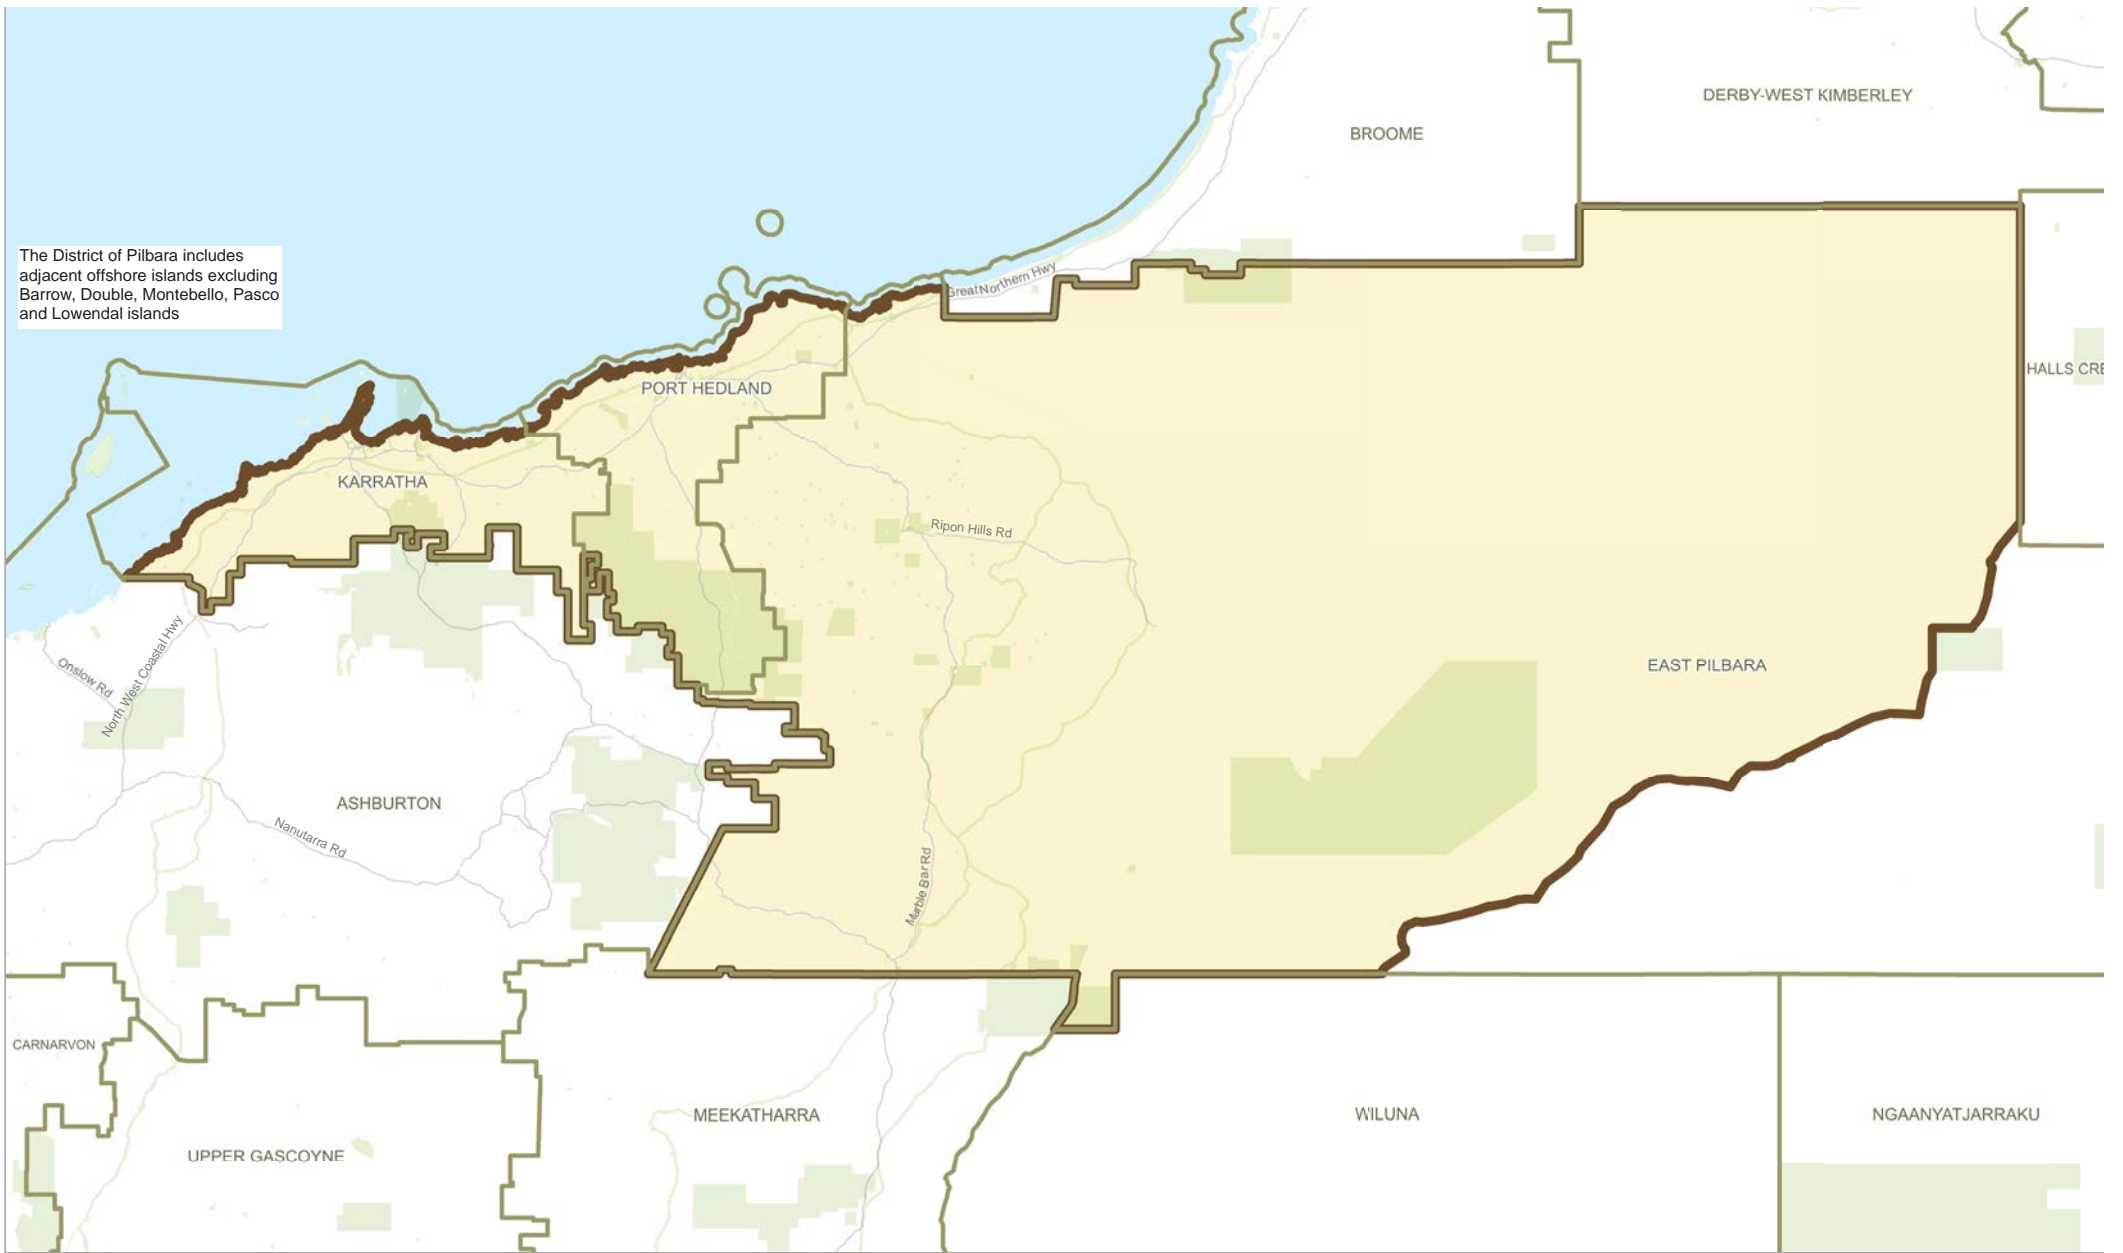

Mining and Pastoral Region

Kalgoorlie

No change

Kimberley

Gains: the locality of the Gibson Desert North

North West Central

Gains: the balance of (Kalbarri) SA1 Maincode 2016 51104129209 (south of the Murchison River centreline), plus SA1's 51104129211, 51104129215, 51104129212 and 51104129206

Pilbara

Cedes: the Locality of the Gibson Desert North

Proposed Electoral Boundaries
**MINING AND PASTORAL
REGION**
WESTERN AUSTRALIA

- Electoral district, Mining and Pastoral region
- Local government
- Reserve
- Agricultural region
- South West region
- North Metropolitan region
- East Metropolitan region
- South Metropolitan region

- The locality of Gibson Desert North

Western Australian
Electoral Distribution Commission

ELECTORAL
BOUNDARIES

The District of North West Central includes adjacent offshore islands and Barrow, Double, Montebello, Pasco and Lowendal islands

The District of Pilbara includes adjacent offshore islands excluding Barrow, Double, Montebello, Pasco and Lowendal islands

- Legend**
-  Electoral district
 -  LOCAL GOVERNMENT
 -  Reserve
 -  Road

Proposed Electoral Boundaries