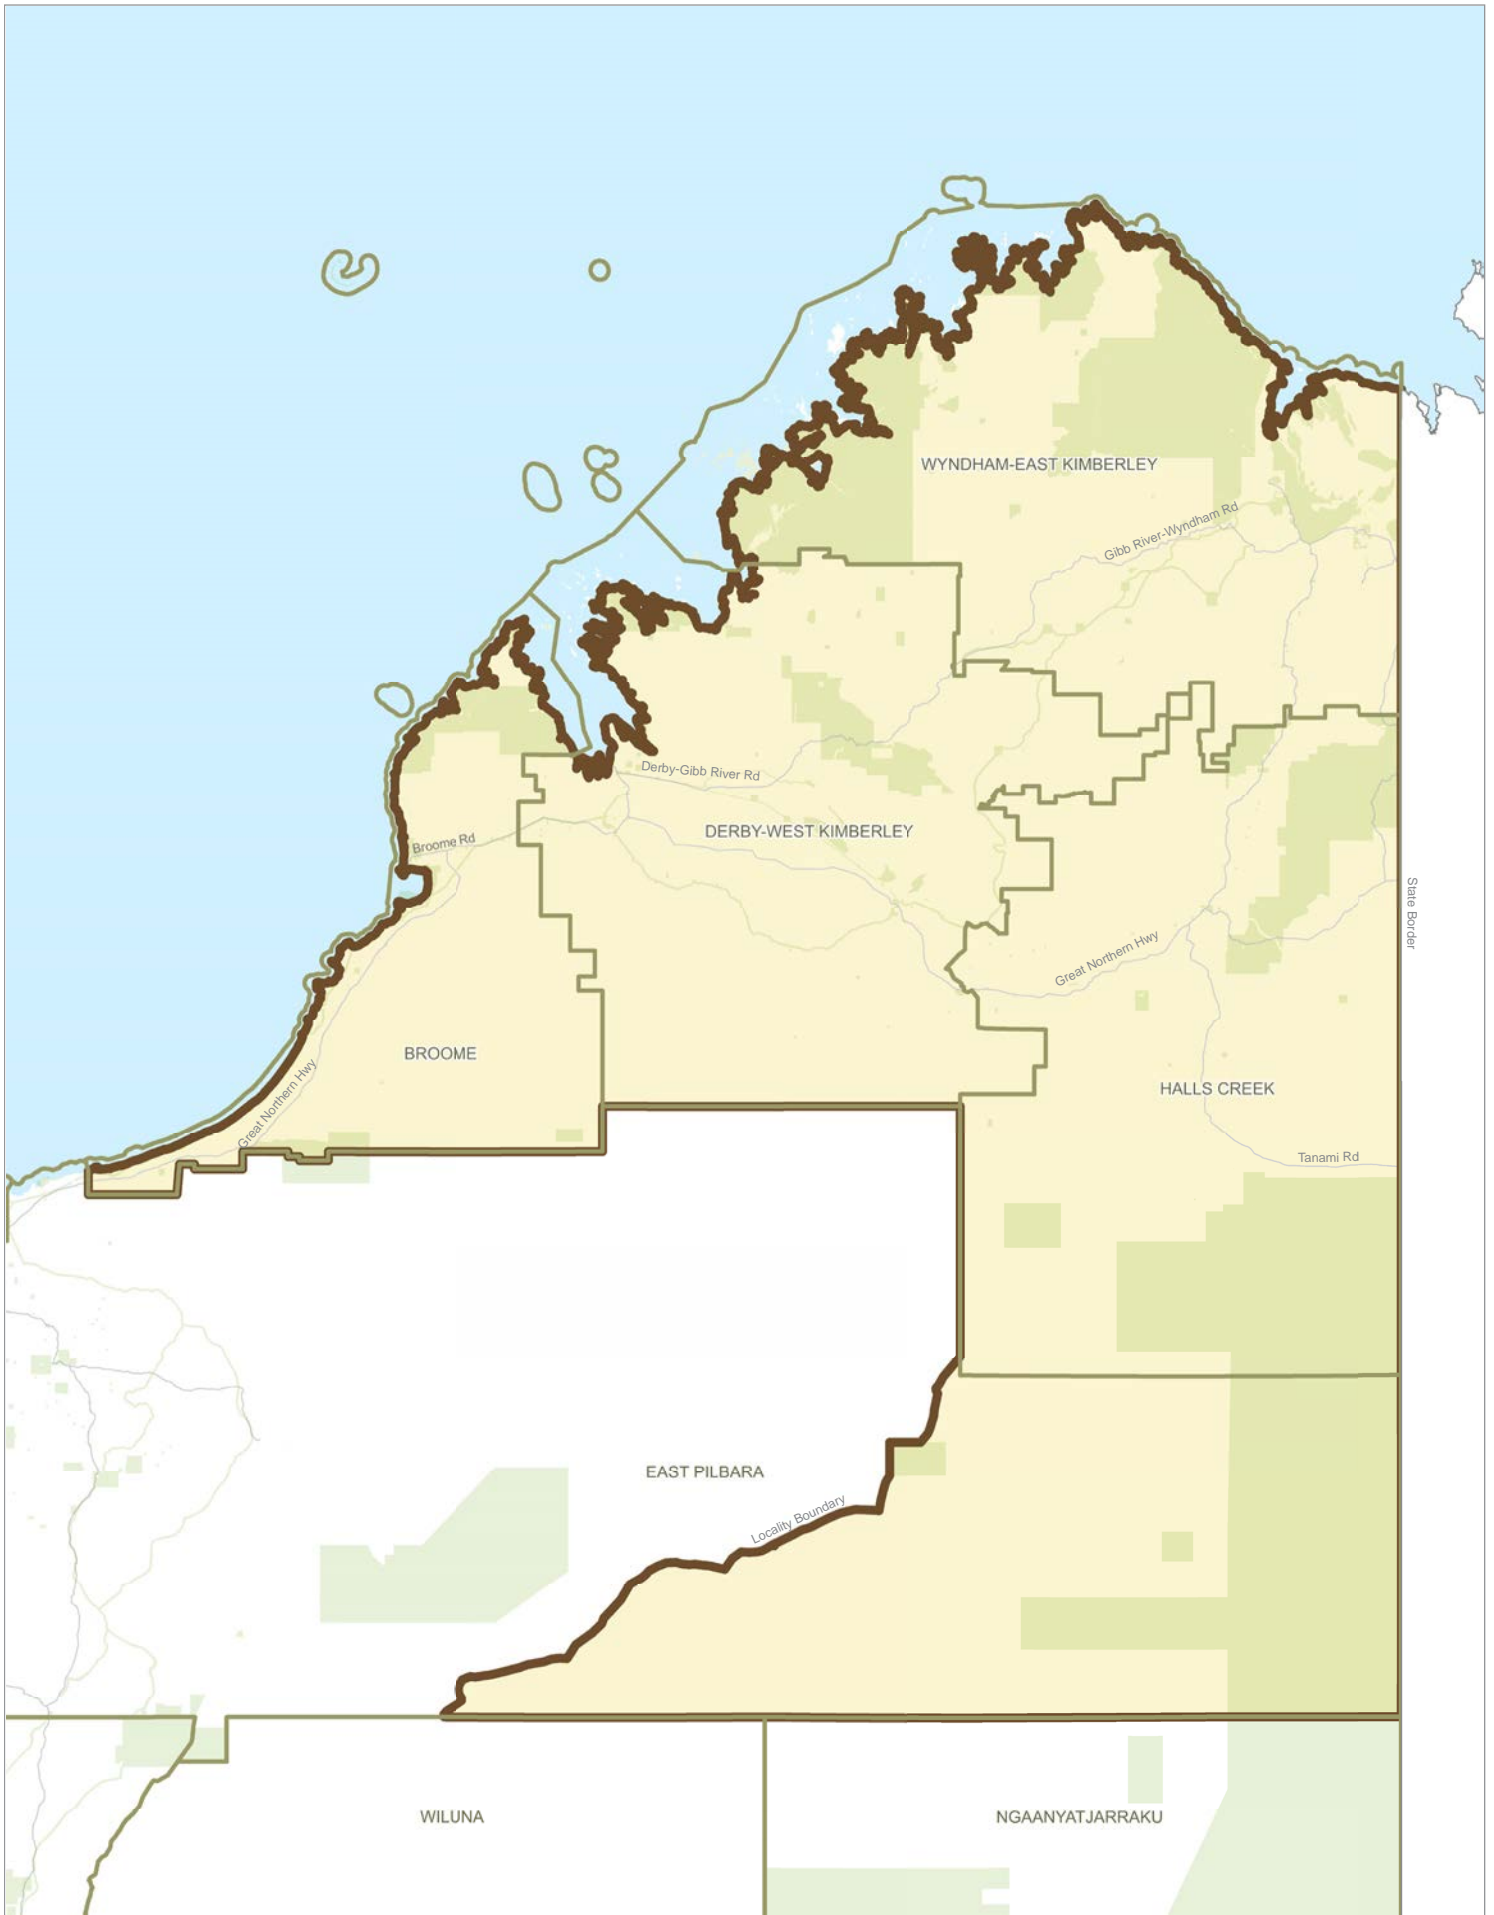

Legend

- Electoral district
- LOCAL GOVERNMENT
- Reserve
- Road

Proposed Electoral Boundaries

District of KIMBERLEY

MINING AND PASTORAL REGION

Proposed variation

Cedes:

- Nil

Gains:

- The locality of Gibson Desert North

Western Australian
Electoral Distribution Commission

ELECTORAL
BOUNDARIES